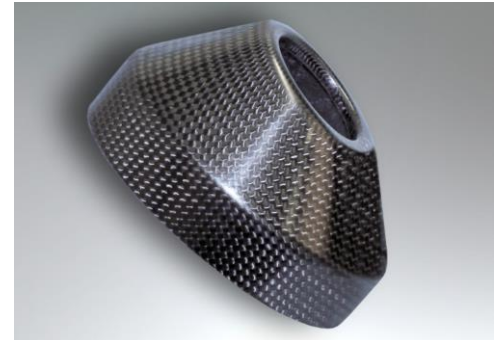

Product Part number: DEPA4003
Product Part number: DEPA4014
Product Part number: DEPA4013

4 STROKE S7/S7R

- 4 Stroke carbon end cap - STD
- 4 Stroke carbon end cap

Product Part number: DEPA4004
Product Part number: DEPA4033

2 STROKE

- 2 Stroke stainless steel end cap - Round
- 2 Stroke stainless steel end cap - Oval
- 2 Stroke aluminium end cap - Oval

Product Part number: DEPA2004
Product Part number: DEPA2009
Product Part number: DEPA2011

Rivet strip

Product Part number: DEPA4018

4 Stroke Stainless Steel End Cap - Oval

4 Stroke Stainless Steel End Cap - Square

4 Stroke Carbon End Cap - STD

Product Part number: DEPA4003

Product Part number: DEPA4014

Product Part number: DEPA4004

2 Stroke End Cap - Round

2 Stroke End Cap - Oval

Rivet Strip

Product Part number: DEPA2004

Product Part number: DEPA2009

Product Part number: DEPA4018

4 Stroke Carbon End Cap