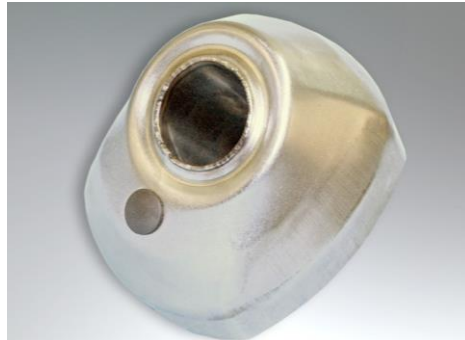

Product Part number: DEPA4003
Product Part number: DEPA4014
Product Part number: DEPA4013

4 STROKE S7/S7R

- 4 Stroke carbon end cap - STD
- 4 Stroke carbon end cap

Product Part number: DEPA4004
Product Part number: DEPA4033

2 STROKE

- 2 Stroke stainless steel end cap - Round
- 2 Stroke stainless steel end cap - Oval
- 2 Stroke aluminium end cap - Oval

Product Part number: DEPA2004
Product Part number: DEPA2009
Product Part number: DEPA2011

Rivet strip

Product Part number: DEPA4018

4 Stroke Stainless Steel End Cap - Oval

4 Stroke Stainless Steel End Cap - Square

4 Stroke Carbon End Cap - STD

Product Part number: DEPA4003

Product Part number: DEPA4014

Product Part number: DEPA4004

2 Stroke End Cap - Round

2 Stroke End Cap - Oval

Rivet Strip

Product Part number: DEPA2004

Product Part number: DEPA2009

Product Part number: DEPA4018

4 Stroke Carbon End Cap