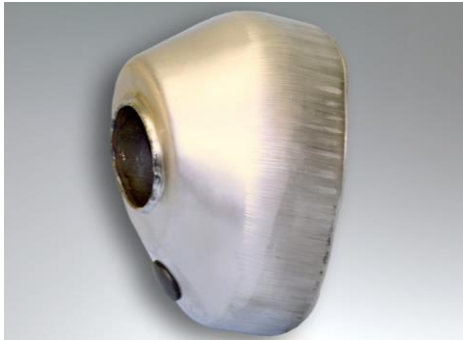

Product Part number: DEPA4003
Product Part number: DEPA4014
Product Part number: DEPA4013

4 STROKE S7/S7R

- 4 Stroke carbon end cap - STD
- 4 Stroke carbon end cap

Product Part number: DEPA4004
Product Part number: DEPA4033

2 STROKE

- 2 Stroke stainless steel end cap - Round
- 2 Stroke stainless steel end cap - Oval
- 2 Stroke aluminium end cap - Oval

Product Part number: DEPA2004
Product Part number: DEPA2009
Product Part number: DEPA2011

Rivet strip

Product Part number: DEPA4018

4 Stroke Stainless Steel End Cap - Oval

4 Stroke Stainless Steel End Cap - Square

4 Stroke Carbon End Cap - STD

Product Part number: DEPA4003

Product Part number: DEPA4014

Product Part number: DEPA4004

2 Stroke End Cap - Round

2 Stroke End Cap - Oval

Rivet Strip

Product Part number: DEPA2004

Product Part number: DEPA2009

Product Part number: DEPA4018

4 Stroke Carbon End Cap