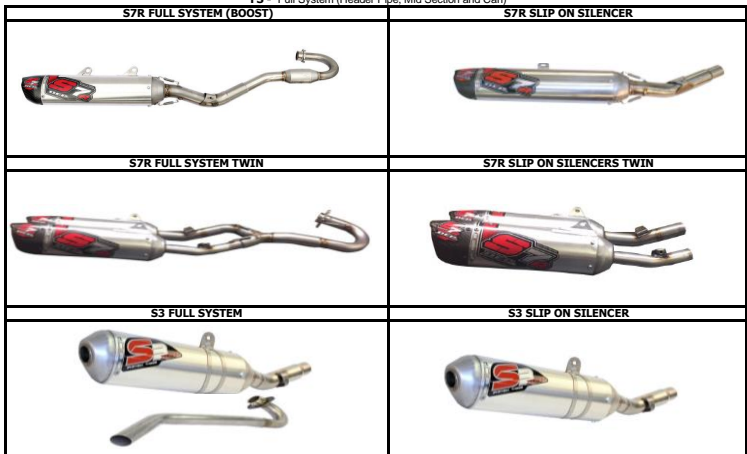

SPORTS ROAD

NS125F	DEPH2913
NS125R	DEPH2914
NSR125R	DEPH2915
NS400 (SET OF 3)	DEPH2916

MODEL/YEAR	PART NO	TYPE

EXPANSION PIPES

MOTOCROSS

80-85

125

250

CR250 88	DEPH2234	STEEL
CR250 88	DEPH2235	NICKEL
CR250 89-91	DEPH2210	STEEL
CR250 89-91	DEPH2227	NICKEL
CR250 92-93	DEPH2212	STEEL
CR250 92-93	DEPH2228	NICKEL
CR250 94	DEPH2213	STEEL
CR250 94	DEPH2229	NICKEL
CR250 95	DEPH2214	STEEL
CR250 95	DEPH2230	NICKEL
CR250 96	DEPH2236	STEEL
CR250 96	DEPH2237	NICKEL
CR250 97-99	DEPH2216	STEEL
CR250 97-99	DEPH2231	NICKEL
CR250 00-01	DEPH2218	STEEL
CR250 00-01	DEPH2232	NICKEL
CR250 02	DEPH2221	STEEL
CR250 02	DEPH2233	NICKEL
CR250 03-04	DEPH2222	STEEL
CR250 03-04	DEPH2223	NICKEL
CR250 05-0N	DEPH2224	STEEL
CR250 05-0N	DEPH2225	NICKEL

500

TRAIL

CRM125	DEPH2907	NICKEL
CRM250 MK1/2	DEPH2909	NICKEL
CRM250 AR	DEPH2911	NICKEL

Enduro

CR250 05-0N ARMoured	DEPH2226	NICKEL

MODEL/YEAR	DESIGN	FITMENT	PART NO

HONDA 4 STROKE

CRF150R 07-0N	S7R	Full System (Boost)	DEPHFS41
CRF250 2018-0N	S7R	Full System Twin	DEPHFS52
CRF250 2018-0N	S7R	Slip On Silencers Twin	DEPHSO01
CRF450 05-08	S7R	Full System (Boost)	DEPHFS03
CRF450 05-08	S7R	Slip On Silencers	DEPHSO02
CRF450 2017-0N	S7R	Full System Twin	DEPHFS50
CRF450X 05-0N	S7R	Full System (Boost)	DEPHFS06
CRF450X 05-0N	S7R	Slip On Silencer	DEPHSO03
CRF250 L-M	S3	Full System	DEPHFS09
XR250/400 96-12	S3	Slip On Silencer	DEPH4903

KEY

Boost - Header Pipe with boost chamber