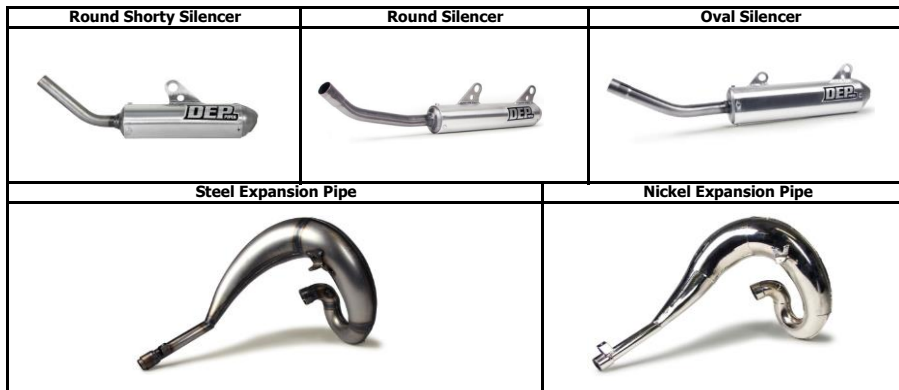

MODEL/YEAR	PART NO

**KAWASAKI 2 STROKE
SILENCERS**

MOTOCROSS

65-85

KX65 00-ON FS	DEPK2603
KX80/100 81-82	DEPK2801
KX80/100 83-85	DEPK2802
KX80/100 86-90	DEPK2803
KX80/100 91	DEPK2804
KX80/85/100 92-ON	DEPK2805

125

KX125 81-83	DEPK2101
KX125 84-87	DEPK2102
KX125 88-89	DEPK2103
KX125 90	DEPK2104
KX125 91	DEPK2105
KX125 92-93	DEPK2106
KX125 94	DEPK2107
KX125 95-02	DEPK2108
KX125 03-ON	DEPK2110
KX125 03-ON SHORTY	DEPK2119

250

KX250/420 81-83	DEPK2201
KX250 84-86	DEPK2202
KX250 87	DEPK2203
KX250 88-89	DEPK2204
KX250 90-93	DEPK2205
KX250 94	DEPK2206
KX250 95-02	DEPK2207
KX250 03-ON	DEPK2209

500

KX500 84-87	DEPK2501
KX500 88-03	DEPK2502
KX500 HYBRID	DEPK2503

ENDURO

KX125 03-ON	DEPK2111
KX250 03-ON	DEPK2210

TRAIL

KE125	DEPK2901
KE175	DEPK2902
KMX125	DEPK2903
KMX200	DEPK2904
KDX125	DEPK2905
KDX175	DEPK2906
KDX200 83-85 A1-A3	DEPK2907
KDX200 86-88 C1-C3	DEPK2908
KDX200 89-95 E1-E6	DEPK2909
KDX200/220 96-05	DEPK2910
KDX250 91-05	DEPK2911
KLR250	DEPK4901
KLX250	DEPK4902

MODEL/YEAR	PART NO	TYPE

**KAWASAKI 2 STROKE
EXPANSION PIPES**

MOTOCROSS

65-85

KX65 00-ON FS	DEPK2604	STEEL
KX65 00-ON FS	DEPK2605	NICKEL
KX80/100 92-97	DEPK2806	STEEL
KX80/100 92-97	DEPK2810	NICKEL
KX80/100 98-00	DEPK2807	STEEL
KX80/100 98-00	DEPK2811	NICKEL
KX85 01-ON	DEPK2808	STEEL
KX85 01-ON	DEPK2809	NICKEL
KX85 01-ON REV	DEPK2812	STEEL
KX85 01-ON REV	DEPK2813	NICKEL

125

KX125 98-02	DEPK2109	STEEL
KX125 98-02	DEPK2117	NICKEL
KX125 03	DEPK2112	STEEL
KX125 03	DEPK2118	NICKEL
KX125 04-ON	DEPK2115	STEEL
KX125 04-ON	DEPK2116	NICKEL

250

KX250 96-02	DEPK2208	STEEL
KX250 96-02	DEPK2217	NICKEL
KX250 03	DEPK2211	STEEL
KX250 03	DEPK2218	NICKEL
KX250 04	DEPK2212	STEEL
KX250 04	DEPK2213	NICKEL
KX250 05-ON	DEPK2214	STEEL
KX250 05-ON	DEPK2215	NICKEL

ENDURO