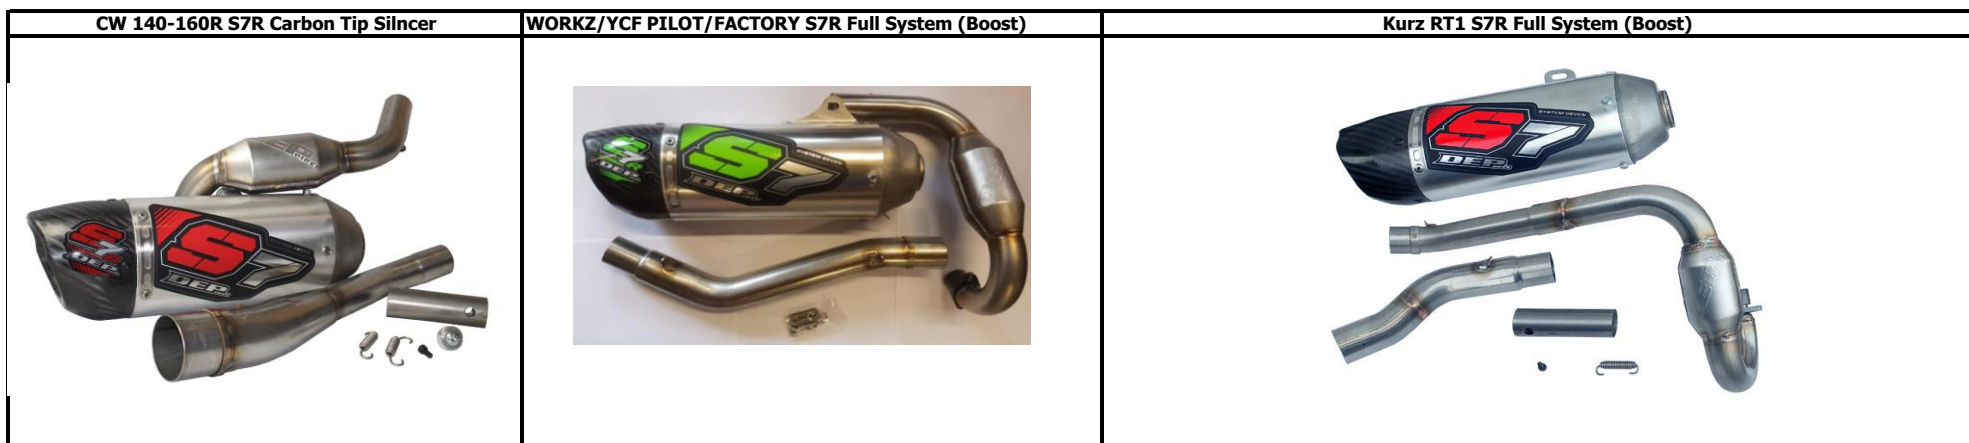

MODEL/YEAR	DESIGN	FITMENT	PART NO

PIT BIKE SILENCERS/ MIDS

LMX RFZ ELITE 150CC STD SILENCER	S3	FS	DEPL4101
LMX RFZ ELITE 150CC STD SILENCER	S7R Carbon Tip	FS	DEPL4102
CW 140-160R STD SILENCER	S3	FS	DEPL4107
CW 140-160R STD SILENCER	S7R Carbon Tip	FS	DEPL4108
CW 140-160R FACTORY FIT SILENCER	S7R Carbon Tip	FS	DEPL4112
CW 160 S/TB 2017 CARB TIP SILENCER	S7R Carbon Tip	FS	DEPL4113
CW 160 S/TB 2017 MID-SECTION	Mid	FS	DEPL4114
Pitsterpro LXR 150 CC STD SILENCER	S3	FS	DEPPT4101
Pitsterpro LXR 150 CC STD SILENCER	S7R Carbon Tip	FS	DEPPT4102
KURZ RT1 16-ON CARB TIP SILENCER	S7R Carbon Tip	FS	DEPKZ4101
KURZ RT1 16-ON MID-SECTION	Mid	FS	DEPKZ4102
WORKZ/YCF PILOT/FACTORY CARBON TIP SILENCER	S7R Carbon Tip	FS	DEPWZ4101
WORKZ/YCF PILOT MID SECTION	Mid	FS	DEPWZ4102
WORKZ/YCF FACTORY MID SECTION	Mid	FS	DEPWZ4104

MODEL/YEAR	PART NO	TYPE

PIT BIKE HEADERS

LMX RFZ ELITE 150CC	DEPL4103	STD
LMX RFZ ELITE 150CC	DEPL4104	BOOST
CW 140-160R	DEPL4109	STD
CW 140-160R	DEPL4110	BOOST
CW 140-160R FACTORY FIT	DEPL4111	BOOST
CW160 S 2017	DEPL4115	BOOST
CW160 TB 2017	DEPL4116	BOOST
Pitsterpro LXR 150 CC	DEPPT4103	STD
Pitsterpro LXR 150 CC	DEPPT4104	BOOST
KURZ RT1 16-ON	DEPKZ4103	BOOST
WORKZ/YCF PILOT	DEPWZ4103	BOOST
WORKZ/YCF FACTORY	DEPWZ4105	BOOST

KEY

Boost - Header Pipe with boost chamber

FS - Full System (Header Pipe, Mid Section and Can)