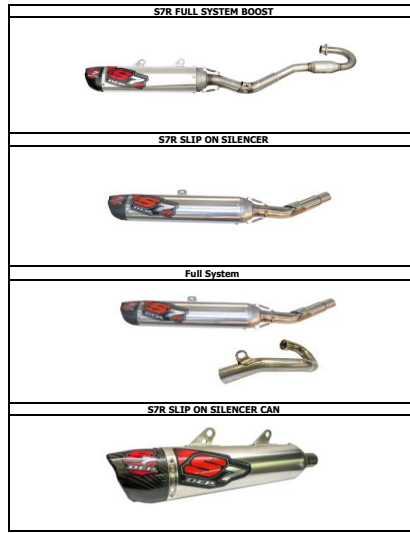

MODEL/YEAR	DESIGN	FITMENT	PART NO

MODEL/YEAR	DESIGN	FITMENT	PART NO
KTM 4 STROKE			
KTM250 SX 06-12	S7R	Full System (Boost)	DEPTF501
KTM250/350 SX 16-18	S7R	Full System	DEPTF519
KTM 250/350 SX 19-ON	S7R	Full System	TBA
KTM 250/350 SX 19-ON	S7R	Slip On Silencer	DEPT5001
KTM450 SX 16-19	S7R	Slip On Silencer CAN	DEPT4418
KTM250 EXC-F 06-12	S7R	Full System (Boost)	DEPTF503
KTM250/350 EXC-F 13-19	S7R	Slip On Silencer CAN	DEPT4218
KTM250/350 EXC 2020	S7R	Slip On Silencer CAN	TBA
KTM250/350 XC-F 16-18	S7R	Slip On Silencer CAN	DEPT4219
KTM450 EXC-F 04-18 (2019 TBA)	S7R	Slip On Silencer CAN	DEPT4416

KEY