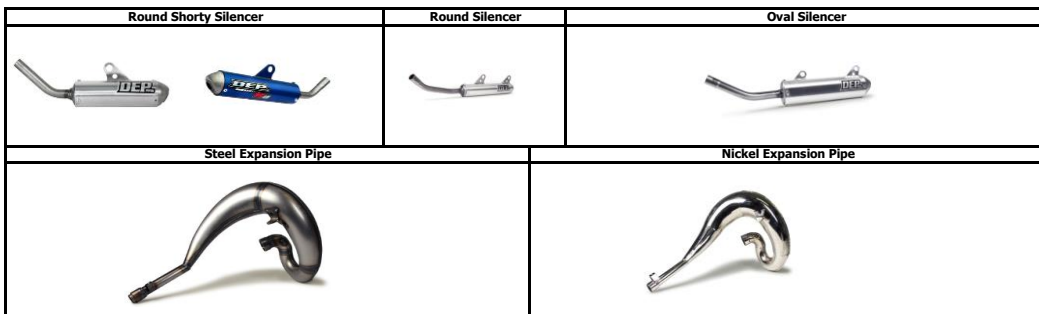

MODEL/YEAR	PART NO

**HVA 2 STROKE
SILENCERS**

MOTOCROSS	
50-85	
HVA TC 65 / KTM65 SX 16-ON (BLUE)	DEPT2614
HVA TC 65 / KTM65 SX 16-ON (SILVER)	DEPT2619
HVA TC 85 14-17 / KTM85 SX 04-17 (BLUE)	DEPT2801
HVA TC 85 14-17 / KTM85 SX 04-17 (SILVER)	DEPT2813
HVA TC 85 / KTM85 SX 18-ON (FS) (BLUE)	DEPT2809
HVA TC 85 / KTM85 SX 18-ON (FS) (SILVER)	DEPT2812

125	
HVA CR125 00-08	DEPV2101
HVA TC 125 14-15 / KTM125/150 SX 11-15 SHORTY	DEPT2121
HVA TC 125 16-18 / KTM125/150 SX 16-18 SHORTY (FS)	DEPT2123
HVA TC 125 19-ON / KTM125/150 SX 19-ON TRAX SHORTY (FS)	DEPT2129

250	
HVA CR/WR250/300 00-12	DEPV2201
HVA TC250 14-16 / KTM250 SX 11-16	DEPT2219
HVA TC250 14-16 / KTM250 SX 11-16 SHORTY	DEPT2227
HVA TC250 17-18 / KTM250 SX 17-18	DEPT2229
HVA TC250 17-18 / KTM250 SX 17-18 SHORTY	DEPT2230
HVA TC250 19-ON / KTM250 SX 19-ON	DEPT2238
HVA TC250 19-ON / KTM250 SX 19-ON SHORTY	DEPT2239

ENDURO	
HVA TE 125 15-16 / KTM125/150 EXC 11-16	DEPT2119
HVA TX 125 17-19 / KTM 125/150 EXC 16-18 / XC-W 17-19 (FS)	DEPT2126
HVA TE250/300 14-16 / KTM250/300 EXC 11-16	DEPT2223
HVA TE250/300 17-ON / KTM250/300 EXC 17-ON	DEPT2231
HVA 250/300 TX / KTM 250/300 XC 19-ON	DEPT2244

SPORTS ROAD

HVA SMS125 07-ON	DEPV2104

MODEL/YEAR	PART NO	TYPE

**HVA 2 STROKE
EXPANSION PIPES**

MOTOCROSS		
50-85		
HVA TC 65 / KTM65 SX 16-ON REV	DEPT2617	STEEL
HVA TC 65 / KTM65 SX 16-ON REV	DEPT2618	NICKEL
HVA TC 65 / KTM65 SX 16-ON TORQUE	DEPT2615	STEEL
HVA TC 65 / KTM65 SX 16-ON TORQUE	DEPT2616	NICKEL
HVA TC 85 14-17 / KTM85 SX 04-17 REV / MOD	DEPT2805	STEEL
HVA TC 85 14-17 / KTM85 SX 04-17 REV / MOD	DEPT2806	NICKEL
HVA TC 85 / KTM85 SX 18-ON (FS)	DEPT2810	STEEL
HVA TC 85 / KTM85 SX 18-ON (FS)	DEPT2811	NICKEL