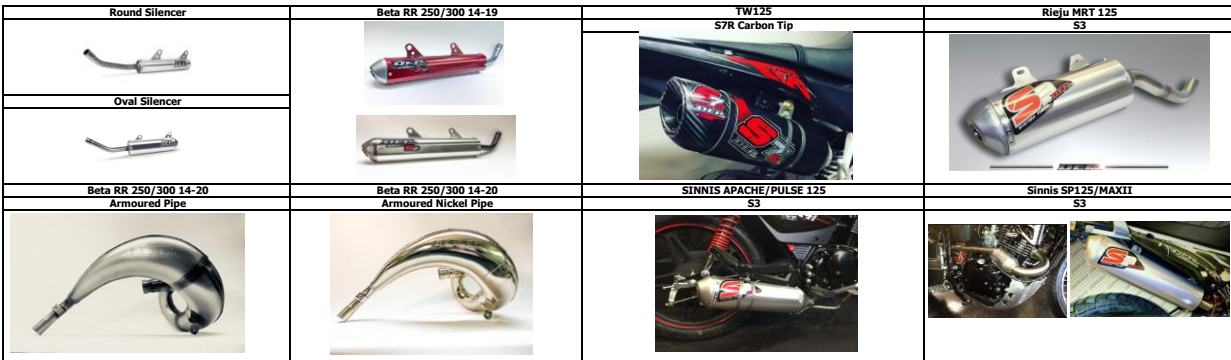

EXPANSION PIPES

MAICO		
250 81	DEPM2206	STEEL
400/440 78-79	DEPM2402	STEEL
400/440 80	DEPM2404	STEEL
400/490 81	DEPM2406	STEEL

TM		
TM125/144 00-07	DEPB2102	STEEL
TM125/144 00-07 (TM125/144 PIPES MUST BE USED WITH DEP SILENCER)	DEPB2103	NICKEL
TM250/300 15-17	DEPB2203	STEEL
TM250/300 15-17 (TM250 15-17 PIPES MUST BE USED WITH DEP SILENCER)	DEPB2204	NICKEL

BETA		
125 2018	DEPB2103	STEEL
125 2018	DEPB2104	NICKEL
RR 250/300 14-ON ARMOURED	DEPB2202	STEEL
RR 250/300 14-ON ARMOURED	DEPB2203	NICKEL

SHERCO		
SHERCO 250/300 18-ON FACTORY / 19-ON RACE ARMOURED	DEPSC2202	STEEL
SHERCO 250/300 18-ON FACTORY / 19-ON RACE ARMOURED	DEPSC2203	NICKEL

GAS GAS		
EC125 01-02	DEPG2102	STEEL
EC125 01-02	DEPG2103	NICKEL
EC125 03-12	DEPG2104	STEEL
EC125 03-12	DEPG2105	NICKEL
EC200 03-12 ARMOURED	DEPG2203	NICKEL
EC250/300 98-07 ARMOURED	DEPG2205	NICKEL
EC250/300 08-11 ARMOURED	DEPG2207	NICKEL
EC250/300 12-13 ARMOURED	DEPG2209	NICKEL
EC250/300 14-17 ARMOURED - FS	DEPG2211	NICKEL
EC250/300 18-ON ARMOURED	DEPG2214	STEEL
EC250/300 18-ON ARMOURED	DEPG2215	NICKEL

RIEJU		
RIEJU MRT 50	DEPR2502	NICKEL

SINNIS		
APACHE/PULSE 125	DEPP4102	BOOST STD
SINNIS SP125 STD HEAD PIPE	DEPP4105	STD
SINNIS MAX II STD HEAD PIPE	DEPP4105	STD

KSR-MOTO		
GRS125 STD HEAD PIPE FS	DEPKM4102	STD

KEY

Boost - Header Pipe with boost chamber

FS - Full System (Header Pipe, Mid Section and Can)