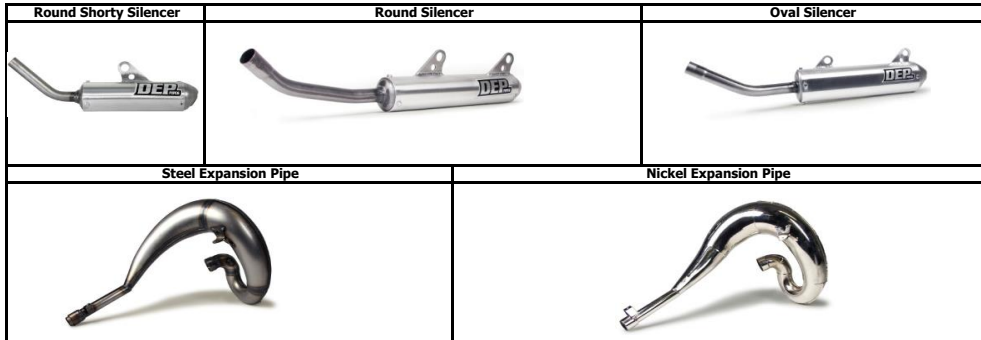

KEY
Boost - Header Pipe with boost chamber
FS - Full System (Header Pipe, Mid Section and Can)