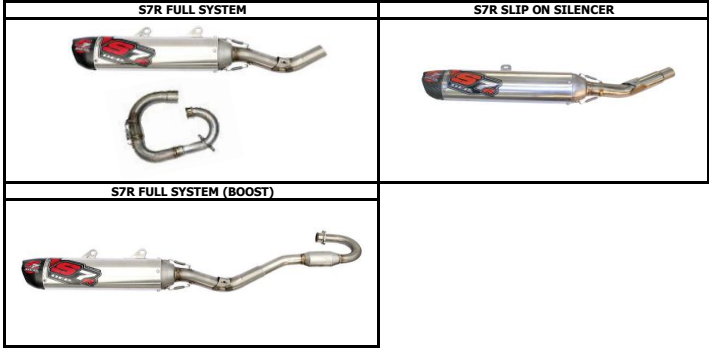

SPORTS ROAD

RD500 (2 LOWER)	DEPY2922

MODEL/YEAR	PART NO	TYPE

**YAMAHA 2 STROKE
EXPANSION PIPES**

**MOTOCROSS
65-80-85**

Y265 19-ON	DEPY2602	STEEL
Y265 19-ON	DEPY2603	NICKEL
YZ85 02-18	DEPY2805	STEEL
YZ85 02-18	DEPY2806	NICKEL
YZ85 19-ON	DEPY2808	STEEL
YZ85 19-ON	DEPY2809	NICKEL

125

YZ125 99	DEPY2112	STEEL
YZ125 99	DEPY2120	NICKEL
YZ125 00-04	DEPY2113	STEEL
YZ125 00-04	DEPY2121	NICKEL
YZ125 05-ON TO	DEPY2116	STEEL
YZ125 05-ON TO	DEPY2117	NICKEL
YZ125 05-ON Rev	DEPY2118	STEEL
YZ125 05-ON Rev	DEPY2119	NICKEL

250

YZ250 99-ON	DEPY2213	STEEL
YZ250 99-ON	DEPY2214	NICKEL

Enduro

TRAIL

DT125/200R 88	DEPY2905	NICKEL
DT125R 89-03	DEPY2907	NICKEL
DT125RE/X	DEPY2909	NICKEL

MODEL/YEAR	DESIGN	FITMENT	PART NO

YAMAHA 4 STROKE

YZF250 14 -18	S7R	Full System	DEPYF543
YZF250 19-ON	S7R	Full System	DEPYF548
YZF250 19-ON	S7R	Slip On Silencer	DEPYSO01
YZF450 06-09	S7R	Full System (Boost)	DEPYF510
YZF450 06-09	S7R	Slip On Silencer	DEPYSO02
YZF450 18-ON	S7R	Slip On Silencer	DEPYSO03
WRF250 15-18	S7R	Full System	DEPYF545
WRF250 19-ON	S7R	Full system	TBA
WRF250 19-ON	S7R	Slip on silencer	TBA
WRF450 19-ON	S7R	Slip on silencer	TBA