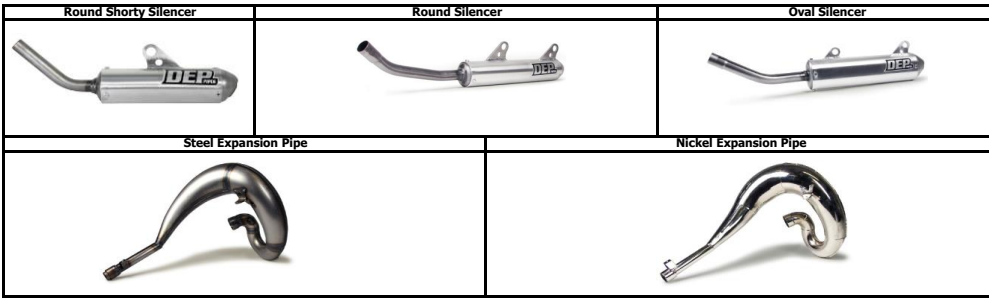

SPORTS ROAD

RD500 (2 LOWER)	DEPY2922

MODEL/YEAR	PART NO	TYPE

**YAMAHA 2 STROKE
EXPANSION PIPES**

**MOTOCROSS
65-80-85**

Y265 19-ON	DEPY2602	STEEL
Y265 19-ON	DEPY2603	NICKEL
YZ85 02-18	DEPY2805	STEEL
YZ85 02-18	DEPY2806	NICKEL
YZ85 19-ON	DEPY2808	STEEL
YZ85 19-ON	DEPY2809	NICKEL

125

YZ125 99	DEPY2112	STEEL
YZ125 99	DEPY2120	NICKEL
YZ125 00-04	DEPY2113	STEEL
YZ125 00-04	DEPY2121	NICKEL
YZ125 05-ON TO	DEPY2116	STEEL
YZ125 05-ON TO	DEPY2117	NICKEL
YZ125 05-ON Rev	DEPY2118	STEEL
YZ125 05-ON Rev	DEPY2119	NICKEL

250

YZ250 99-ON	DEPY2213	STEEL
YZ250 99-ON	DEPY2214	NICKEL

Enduro

TRAIL

DT125/200R 88	DEPY2905	NICKEL
DT125R 89-03	DEPY2907	NICKEL
DT125RE/X	DEPY2909	NICKEL

MODEL/YEAR	DESIGN	FITMENT	PART NO

YAMAHA 4 STROKE

YZF250 14 -18	S7R	Full System	DEPYF543
YZF250 19-ON	S7R	Full System	DEPYF548
YZF250 19-ON	S7R	Slip On Silencer	DEPYSO01
YZF450 06-09	S7R	Full System (Boost)	DEPYF510
YZF450 06-09	S7R	Slip On Silencer	DEPYSO02
YZF450 18-ON	S7R	Slip On Silencer	DEPYSO03
WRF250 15-18	S7R	Full System	DEPYF545
WRF250 19-ON	S7R	Full system	TBA
WRF250 19-ON	S7R	Slip on silencer	TBA
WRF450 19-ON	S7R	Slip on silencer	TBA